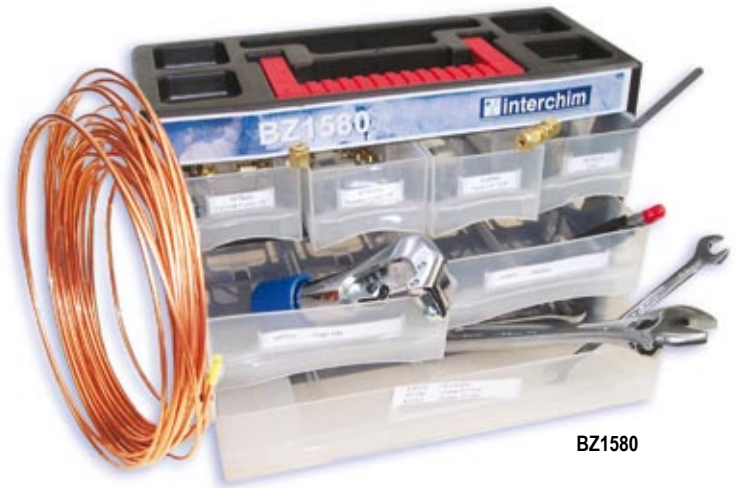

Consumables - Storage

HPLC Magic Box™

**HPLC Magic Box :
Stop Dead Volume**
Sure-Fit capillary,
Uptisur™ connectors,
PEEK tubing, Upti-Cut,
wrenches. (23 parts)

BZ3050

HPLC Magic Box : Stainless Steel Capillaries (1/16")

Perfectly perpendicular, burr-free
end cuts, precision lengths
5, 10, 15cm with 0.13, 0.17,
0.25mm (5 units of each).
(15 parts)

BZ3300

HPLC Magic Box PEEK Capillaries (1/16")

Perfectly perpendicular, burr-free
end cuts, precision lengths
5, 10, 20cm with 0.13, 0.17,
0.25mm (5 units of each).
(15 parts)

BZ3310

Consumables - Storage

GC Magic Box™

GC Magic Box : "Gas line"
Copper tubing 1/8", Tubing Cut,
Reamer, Nuts & Back and Front
Ferrules, Wrenches. (38 parts)

BZ1580

BZ1870

GC Magic Box : Brass fittings 1/4", 1/8"
Nuts, Front and Back Ferrules, Unions, Tees,
Caps. (182 parts).